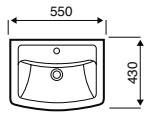

Pure

Trim

Genoa

Eclipse