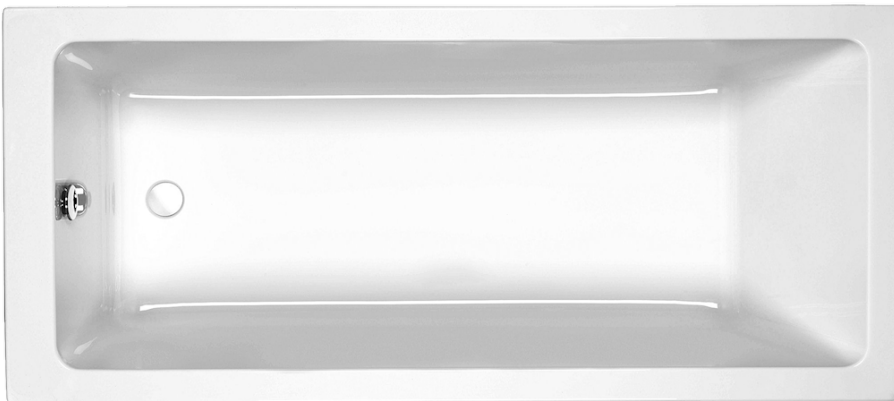

Spirit

1500 X 700MM

1600 X 700MM

1700 X 700MM

1500 X 700MM
CAPACITY 198 LITRES

SPI1570SE £394.00

STANDARD 1500 FRONT PANEL
SFP1500515 £66.00

STANDARD 700 END PANEL
SEP700515 £36.00

ULTIMATE 1500 REINFORCED FRONT
PANEL
UFP1500515 £200.00

ULTIMATE 700 REINFORCED END PANEL
UEP700515 £120.00

1600 X 700MM
CAPACITY 213 LITRES

SPI1670SE £394.00

STANDARD 1600 FRONT PANEL
SFP1600515 £66.00

STANDARD 700 END PANEL
SEP700515 £36.00

ULTIMATE 1600
REINFORCED FRONT PANEL
UFP1600515 £200.00

ULTIMATE 700 REINFORCED END PANEL
UEP700515 £120.00

1700 X 700MM
CAPACITY 228 LITRES

SPI1770SE £394.00

STANDARD 1700 FRONT PANEL
SFP1700515 £66.00

STANDARD 700 END PANEL
SEP700515 £36.00

ULTIMATE 1700 REINFORCED FRONT
PANEL
UFP1700515 £200.00

ULTIMATE 700 REINFORCED END PANEL
UEP700515 £120.00