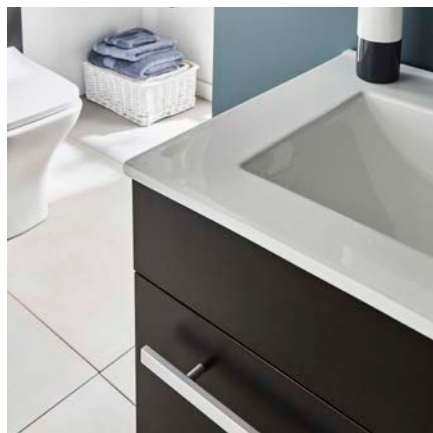

PLEASE CHOOSE HANDLE OPTION.
UNITS ARE SUPPLIED PRE-DRILLED WITHOUT HANDLE.