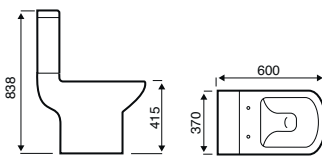

CLOSE COUPLED WC