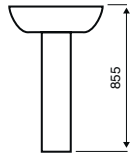

Pure

BASIN

Trim

Genoa

Eclipse