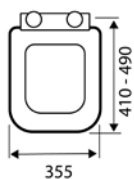

Options
WRAPOVER SQUARE SEAT ROUND EDGES