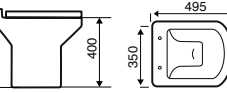

BACK TO WALL WC