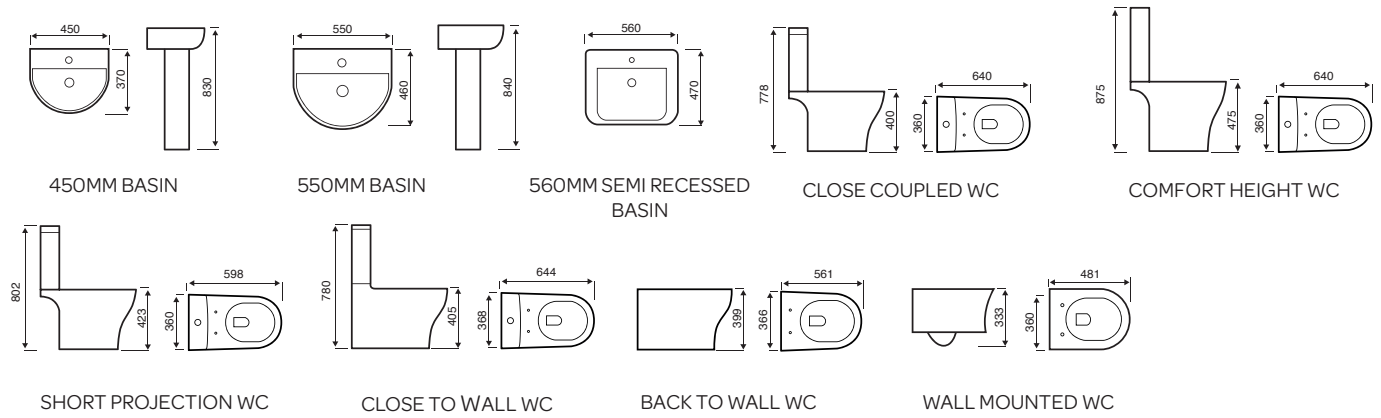

Kameo

450MM BASIN

550MM BASIN

560MM SEMI RECESSED BASIN

CLOSE COUPLED WC

COMFORT HEIGHT WC

SHORT PROJECTION WC

CLOSE TO WALL WC

BACK TO WALL WC

WALL MOUNTED WC

Studio