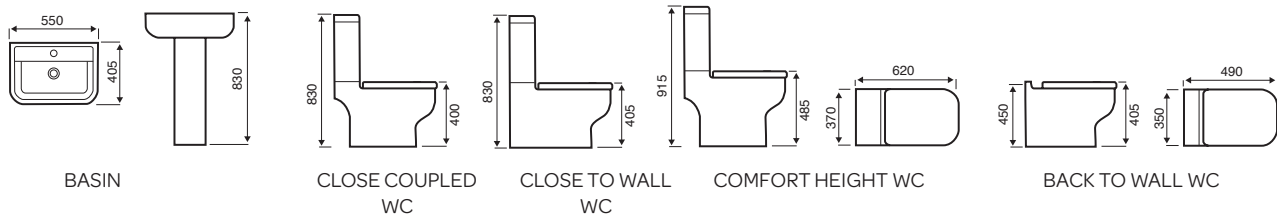

## Options 600

BASIN

CLOSE COUPLED WC

CLOSE TO WALL WC

COMFORT HEIGHT WC

BACK TO WALL WC