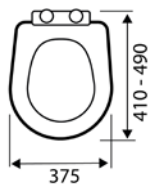

# SEATS

 Soft Close Seat

 One Button Quick Release

 Top Fixing

**Uni One**  
UNIVERSAL STANDARD TOILET SEAT

- Made from polypropylene

**SEA001UN** £30.00

**Uni Two**  
UNIVERSAL PREMIUM TOILET SEAT