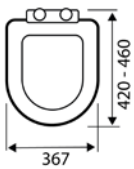

- Made from duroplastic

**SEA002UN** £39.00

**Standard D**  
WRAPOVER STANDARD D SHAPED SEAT

- Made from polypropylene

**SEA101D** £54.00

**Slim D**  
SLIM WRAPOVER PREMIUM D SHAPED

- Made from duroplastic

**SEA102D** £66.00