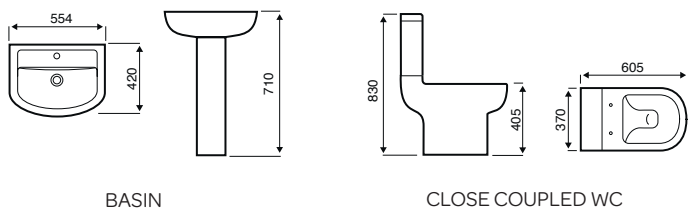

BASIN

CLOSE COUPLED WC