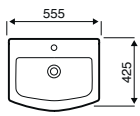

Pure

Trim

Genoa

Eclipse