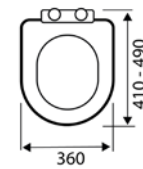

- Made from duroplastic

**SEA002UN** £39.00

**Standard D**  
WRAPOVER STANDARD D SHAPED SEAT

- Made from polypropylene

**SEA101D** £54.00

**Slim D**  
SLIM WRAPOVER PREMIUM D SHAPED

- Made from duroplastic

**SEA102D** £66.00