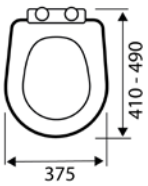

SEATS

Soft Close Seat

One Button Quick Release

Top Fixing

Uni One
UNIVERSAL STANDARD TOILET SEAT

- Made from polypropylene

SEA001UN £30.00