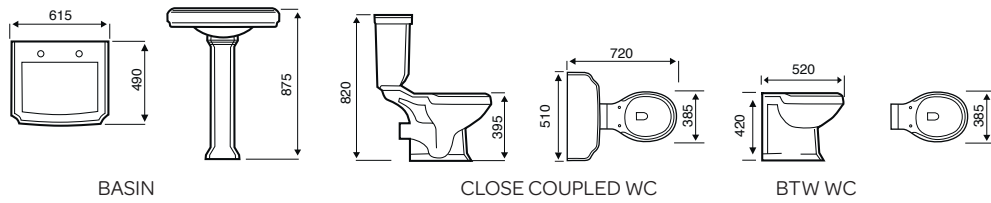

Astley

BASIN

CLOSE COUPLED WC

BTW WC

Options 600