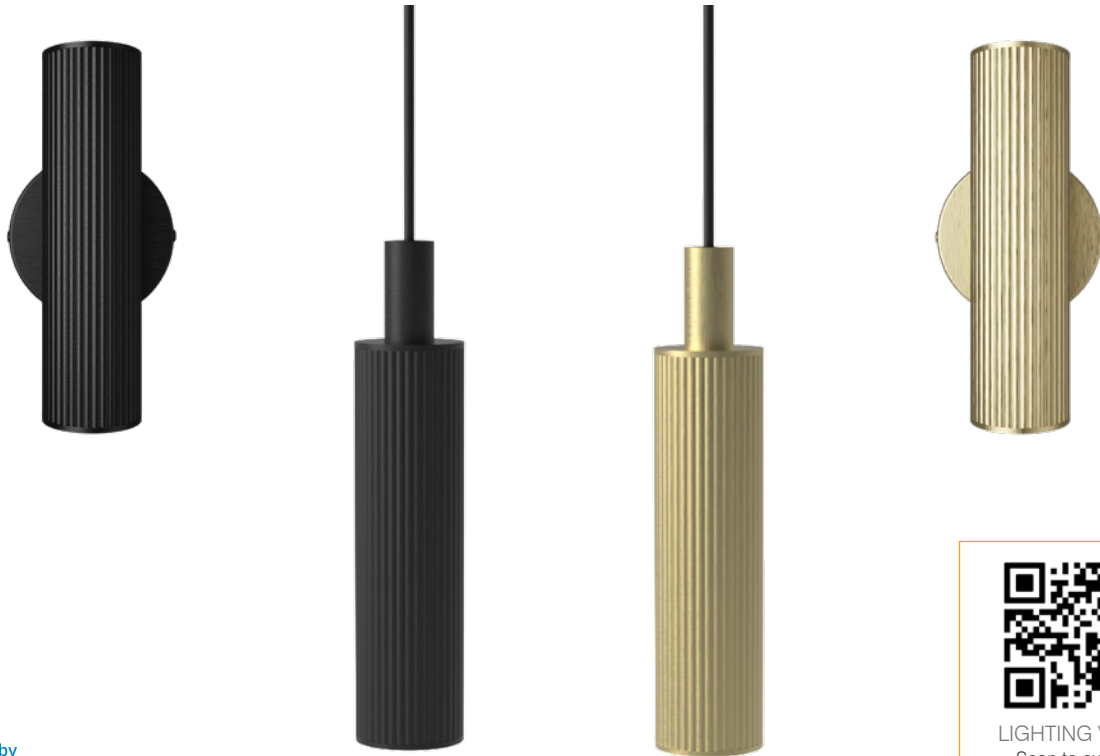

View our video to maximize the benefits of the circadian rhythm feature

Make a design statement

FLUTED LIGHTING

Connected by
WIZ

FLUTED LIGHTING CONNECTED BY WIZ

- Connected by WiZ to link to your smart home
- IP44 rated
- Wall mounted and ceiling pendant variations
- Black and brass fluted texture finishes available
- Pendant light cable length 3m
- GU10 Max 5W
- Includes WiZ GU10 Smart Bulb (1 x pendants and 2 x for wall lights)