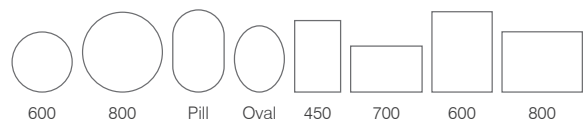

Thesis Mirror	W x H x Dmm	Black	RRP	Brushed Brass	RRP
ø600	ø600 x 38	TNM60C	£130.00	TNM60C-BR	£150.00
ø800	ø800 x 38	TNM80C	£185.00	TNM80C-BR	£219.00
Pill	500 x 800 x 38	TNM50P	£185.00	-	-
Oval	500 x 700 x 38	TNM50V	£176.00	TNM50V-BR	£196.00
450/700	450 x 700 x 38	TNM045	£140.00	-	-
600/800	600 x 800 x 38	TNM060	£176.00	-	-

Thesis Bundle	Black	RRP
ø600 & Loop	TNM60C-VM	£320.00
ø800 & Loop	TNM80C-VM	£392.00
Pill & Loop	TNM50P-VM	£375.00
Oval & Loop	TNM50V-VM	£365.00
450/700 & Loop	TNM045-VM	£330.00
600/800 & Loop	TNM060-VM	£365.00