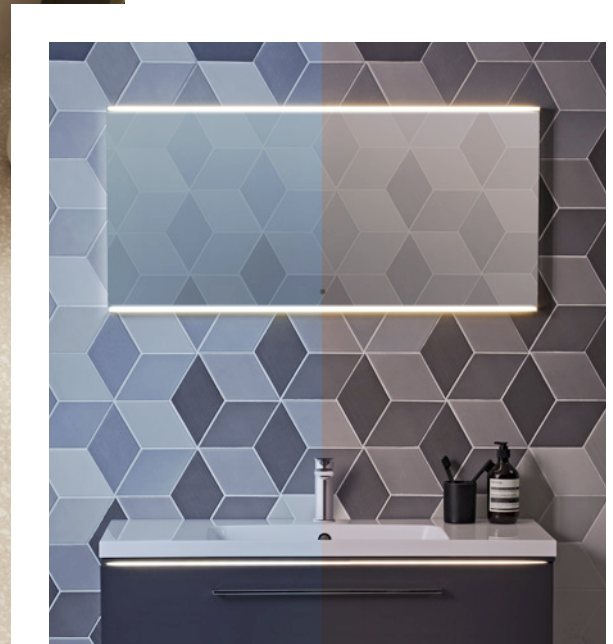

ADJUSTABLE LIGHTING
Cool to warm

Scheme Mirrors	Code	W x H x Dmm	RRP
600	MLE530C	600 x 470 x 47	£428.00
800	MLE540C	800 x 470 x 47	£470.00
1000	MLE550C	1000 x 470 x 47	£555.00
1200	MLE560C	1200 x 470 x 47	£650.00

600   800   1000   1200