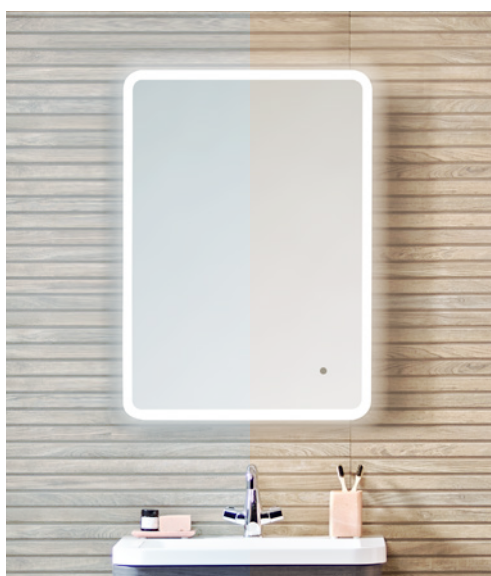

Soft rounded corners & slender profile

SYSTEM

- Infrared switch controlled by contactless hand movements
- Adjustable LED colour temperature & brightness
- Heated demister pad prevents mirror steaming up
- Slim depth design
- IP44 rated

ADJUSTABLE LIGHTING
Cool to warm

System Mirrors	Code	W x H x Dmm	RRP
450	SYS45AL	450 x 700 x 25	£482.00
500/700	SYS70AL	500 x 700 x 25	£505.00
600/800	SYS80AL	600 x 800 x 25	£540.00
700/900	SYS90AL	700 x 900 x 25	£575.00
1200	SYS120AL	1200 x 600 x 25	£705.00