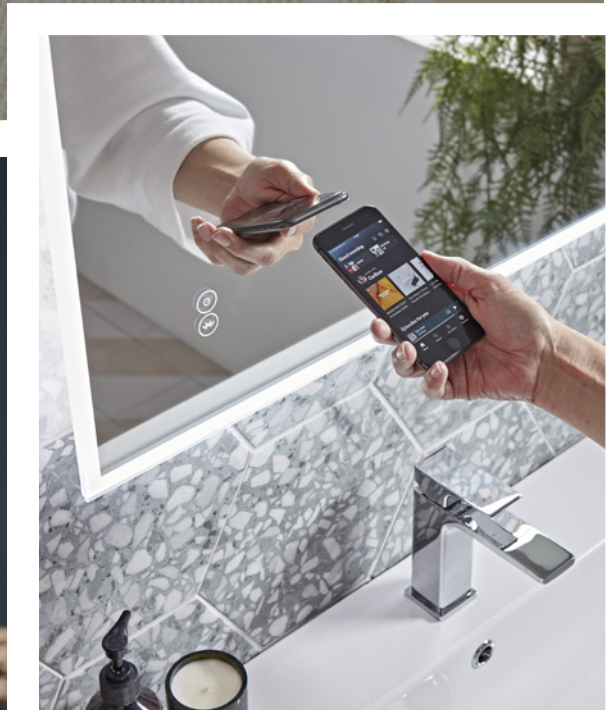

CONNECTED BY WIZ

Our connected by WIZ smart mirrors are completely customisable - allowing you to set, schedule and adjust your lighting scheme with ease.

CHARGING SOLUTIONS

Discover true convenience with our range of charging enabled mirrors. Sleekly designed hidden sockets are perfect for tooth brushes or razors. Our Leap mirror is available with both shaver and USB sockets, see more on page 48.

PORTABLE MAGNIFYING MIRROR

From everyday make-up needs, to getting that super close shave, Loop makes the perfect partner in your bathroom. See more on page 34.

PLAY MUSIC IN YOUR BATHROOM

Pump up your morning routine with our **Bluetooth®** enabled mirrors. Seamlessly connect your phone to get the music going and start your day off right. Discover more with our Play mirror on page 42.