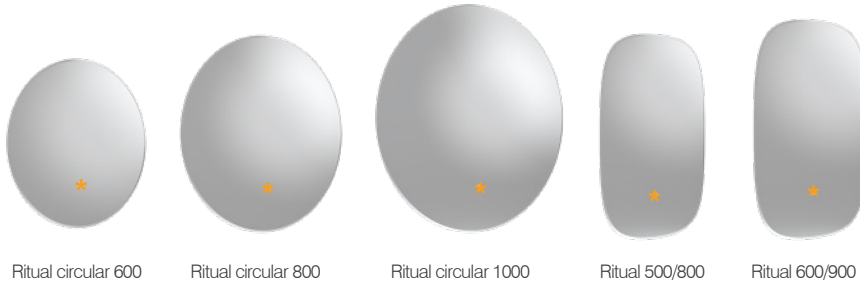

337

TECHNICAL INFORMATION

RITUAL MIRRORS

Connected by
WIZ

PAGE
30

FEATURES

- Smart mirror, Connected by WIZ to link to your smart home
- Smart Button included
- Adjustable LED brightness and temperature to create tailored bathroom experiences, from an invigorating morning daylight white (6000K) to a comforting evening warm white (2700K)
- Heated demist pad with eco friendly 30min auto-off feature

Ritual circular 600

Ritual circular 800

Ritual circular 1000

Ritual 500/800

Ritual 600/900

Mirror	Code	W x H x D (mm)	LED rating	Adjustable light temp. / dimmable	Demister	Landscape/ Portrait	Wattage	IP44
Ritual Ø600	RML60C	Ø600 x 40	3000K - 6000K	Y	Y	Circular	26.7	Y
Ritual Ø800	RML80C	Ø800 x 40	3000K - 6000K	Y	Y	Circular	44.2	Y
Ritual Ø1000	RML100C	Ø1000 x 40	3000K - 6000K	Y	Y	Circular	65.8	Y
Ritual 500/800	RML050	500 x 800 x 40	3000K - 6000K	Y	Y	Portrait	33.6	Y
Ritual 600/900	RML060	600 x 900 x 40	3000K - 6000K	Y	Y	Portrait	42.9	Y