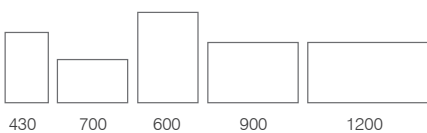

600 800 1000 1200

Timeless styling
TRADITIONAL

- Heated demister pad prevents mirror steaming up
- IP44 rated

Traditional Mirrors	Code	W x H x Dmm	RRP
430/700	WMB2022	430 x 700 x 30	£261.00
600/900	WMB2020	600 x 900 x 30	£323.00
1200	WMB2023	1200 x 600 x 30	£448.00

Bevelled mirror design

ELLE, HANNAH & LEVEL

- Bevelled edged mirrors
- Slim depth design

Elle & Level Mirrors	Code	W x H x Dmm	RRP
Elle 405/595	MPS403	405 x 595 x 20	£115.00
Hannah 420/800	MPS402	420 x 800 x 20	£131.50
Level 495/710	MPS401	495 x 710 x 20	£158.50