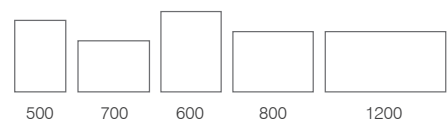

Leap Mirrors	Code	W x H x Dmm	RRP
500/700	LE70ALU	500 x 700 x 55	£450.00
600/800	LE80ALU	600 x 800 x 55	£500.00
1200	LE120ALU	1200 x 600 x 55	£575.00