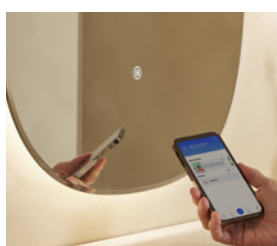

5

MIRRORS

Connected by WiZ mirrors also
available see page 30-33 for
full details