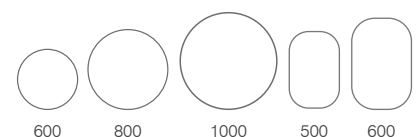

Ritual Mirrors	Code	W x H x Dmm	RRP
Circular 600	RLM60C	600dia x 40	£425.00
Circular 800	RLM80C	800dia x 40	£500.00
Circular 1000	RLM100C	1000dia x 40	£575.00
500/800	RLM050	500 x 800 x 40	£450.00
600/900	RLM060	600 x 900 x 40	£480.00