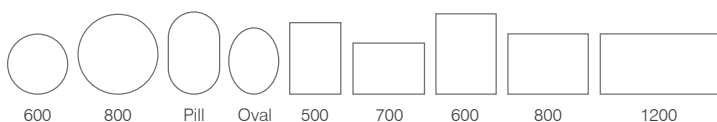

BLACK
Frame finish

WHITE
Frame finish

BRUSHED BRASS
Frame finish

ADJUSTABLE LIGHTING
Cool to warm

Frame Mirrors	W x H x Dmm	Brushed Brass	RRP	Black	White	RRP
ø600	ø600 x 38	FR60RB	£418.00	FR60RG	FR60RW	£396.00
ø800	ø800 x 38	FR80RB	£555.00	FR80RG	FR80RW	£535.00
Pill	500 x 800 x 38	-		FR50PG	-	£446.00
Oval	500 x 700 x 38	FR50VB	£449.00	FR50VG	-	£416.00
500/700	500 x 700 x 38	-		FR50SG	-	£446.00
600/800	600 x 800 x 38	-		FR60SG	FR60SW	£535.00
1200	1200 x 600 x 38	-		FR120SG	FR120SW	£710.00