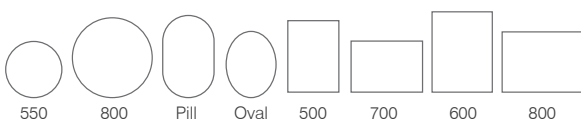

ADJUSTABLE LIGHTING
Cool to warm

Eminence Mirrors	Code	W x H x Dmm	RRP
Circular 550	EM55CAL	550dia x 35	£344.00
Circular 800	EM80CAL	800dia x 35	£435.00
Pill	EM80PAL	500 x 800 x 35	£453.00
Oval	EM65OAL	490 x 650 x 35	£386.00
500/700	EM70RAL	500 x 700 x 35	£400.00
600/800	EM80RAL	600 x 800 x 35	£450.00