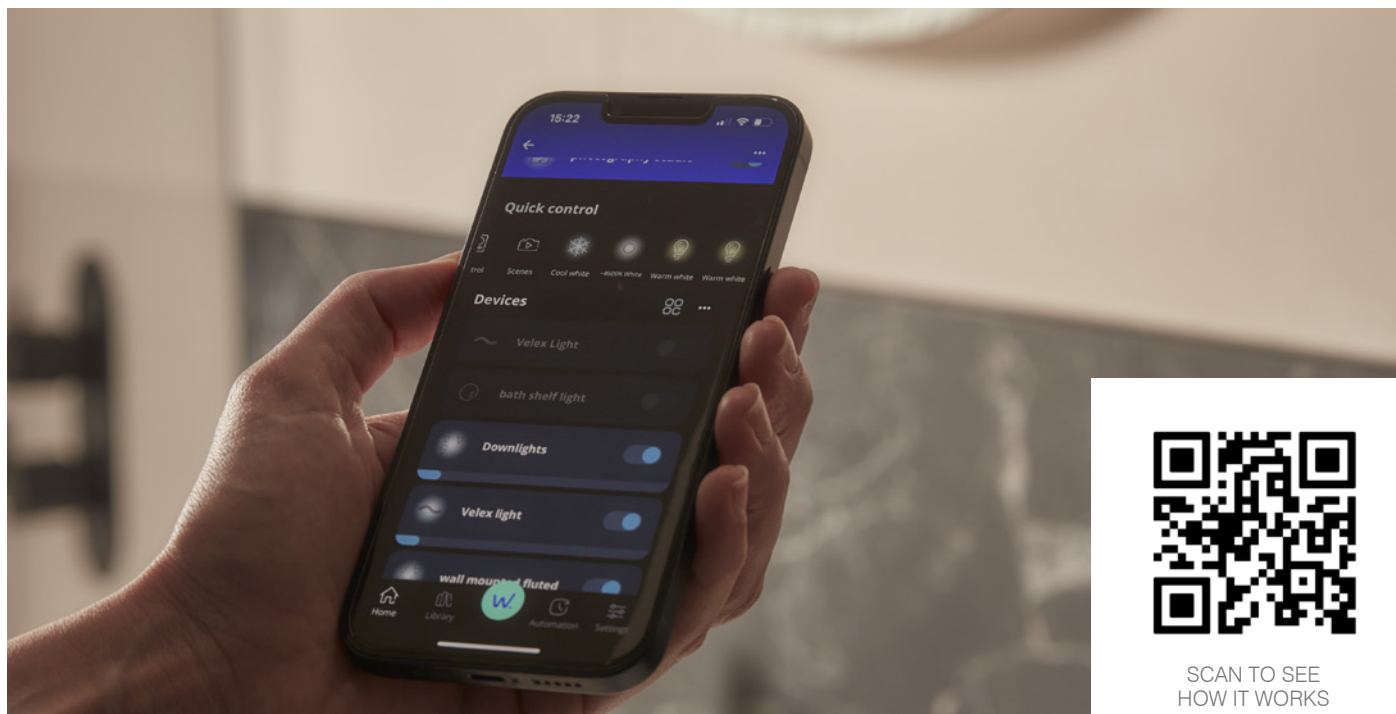

Discover

ROPER RHODES LIGHTING

CONNECTED BY WIZ

Although our lights can be used conventionally they can also be used as smart lights when connected by WiZ making them completely customisable allowing you to set, schedule and adjust your lighting scheme within the WiZ app. Seamlessly integrated with your choice of smart speaker, all of our connected by WiZ products can be voice activated, and further simplified with our convenient smart button.

SMART BUTTON CONTROL OPTION

Enjoy quick and easy control of your lights with the WiZ smart button. This battery operated device enables direct control of your lighting scheme, without going through the app. The smart button can be easily affixed to your wall, without screws, in a place convenient to you.