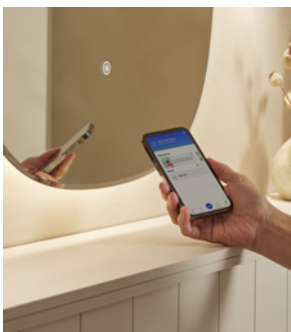

CONNECTED BY WiZ
Smart home compatible with app control