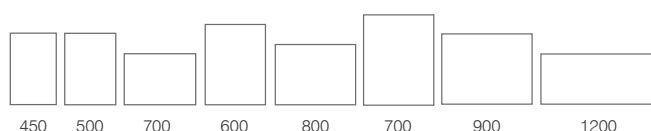

ADJUSTABLE LIGHTING
Cool to warm

System Mirrors	Code	W x H x Dmm	RRP
450	SYS45AL	450 x 700 x 25	£482.00
500/700	SYS70AL	500 x 700 x 25	£505.00
600/800	SYS80AL	600 x 800 x 25	£540.00
700/900	SYS90AL	700 x 900 x 25	£575.00
1200	SYS120AL	1200 x 600 x 25	£705.00