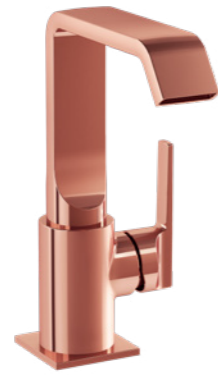

Basin mixer with top handle for bowls  
 Gloss Black £386 - A4281439  
 H: 264mm P: 165mm

Personalise your bathroom's style with  
 a colour-matched overflow cover

—  
 see page 246

Basin mixer with side handle  
 Chrome £199 - **A42616**  
 H: 206mm P: 150mm