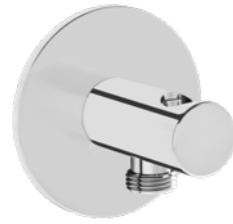

Origin Classic hand shower  
 Brushed Gold £360 - A4579525  
 H: 100mm P: 250mm

Origin Classic hand shower  
 Matt Black £360 - A4579536  
 H: 100mm P: 250mm

— Shower outlets —

Wall-mounted hand shower outlet  
 Chrome £46 - A45223  
 H: 65mm P: 45mm