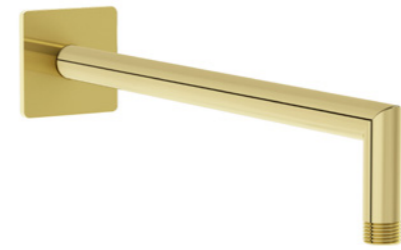

90° connection pipe  
 Chrome £128 - A45753  
 P: 350mm

90° connection pipe  
 • Soft Copper £153 - A4575329  
 • Soft Gold £153 - A4575374  
 • Gloss Black £190 - A4575339  
 P: 350mm

Universal wall-mounted long connection pipe  
 Chrome £85 - A45652  
 P: 346mm  