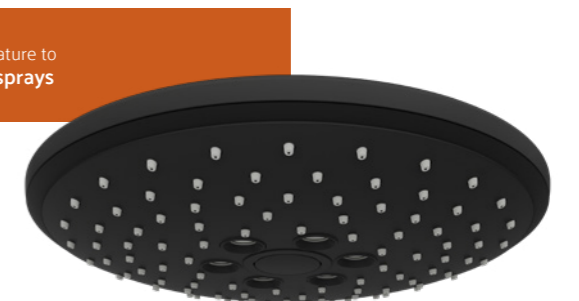

Bliss 2F showerhead
Brushed Nickel £331 - A4574234
• Soft Copper £263 - A4574229
• Matt Black £331 - A4574236
W: 240mm

Flow regulator provides max. 9 L/min. flow rate

Push button feature to change the sprays