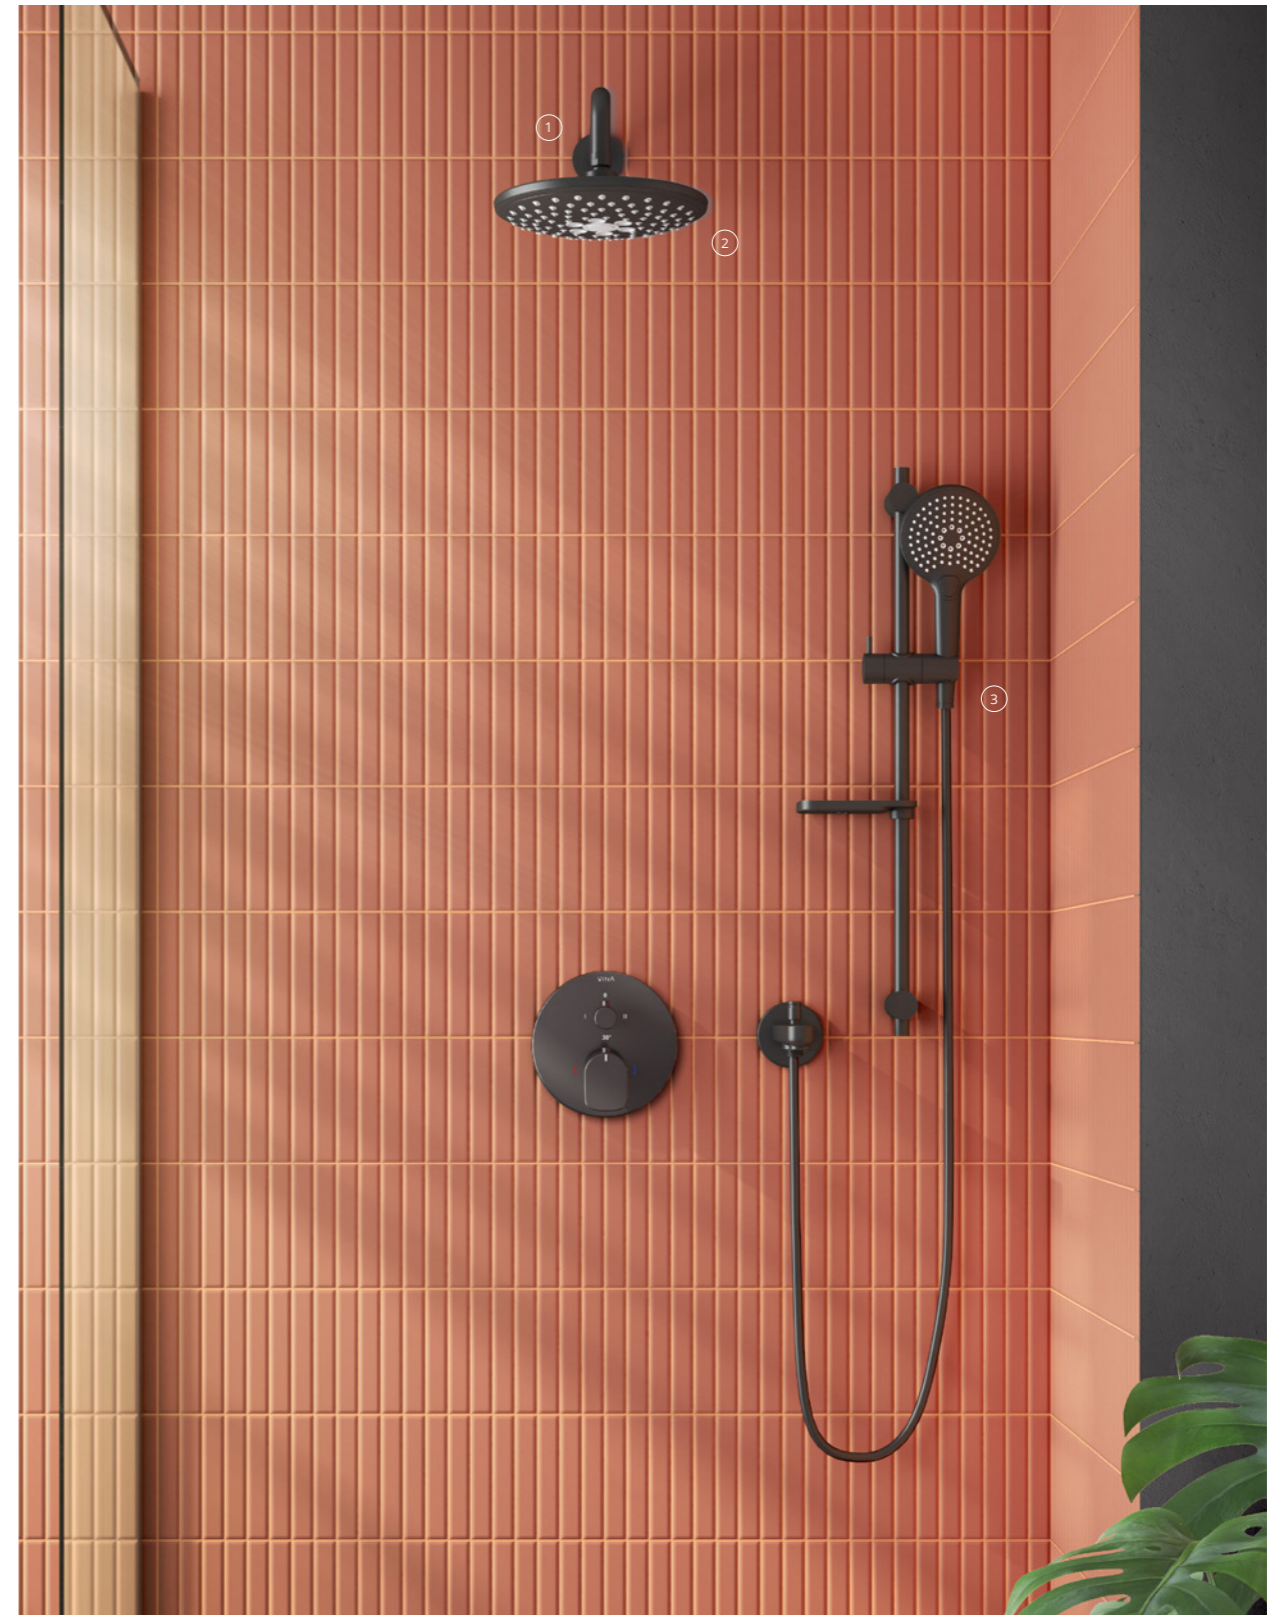

① Universal wall-mounted long connection pipe, Matt Black - £126 (A4565236) Page opposite

② Bliss 2F showerhead, Matt Black - £331 (A4574236) Page 273

③ Bliss 3F hand shower with slide rail, Matt Black - £280 (A4574336) Page 281