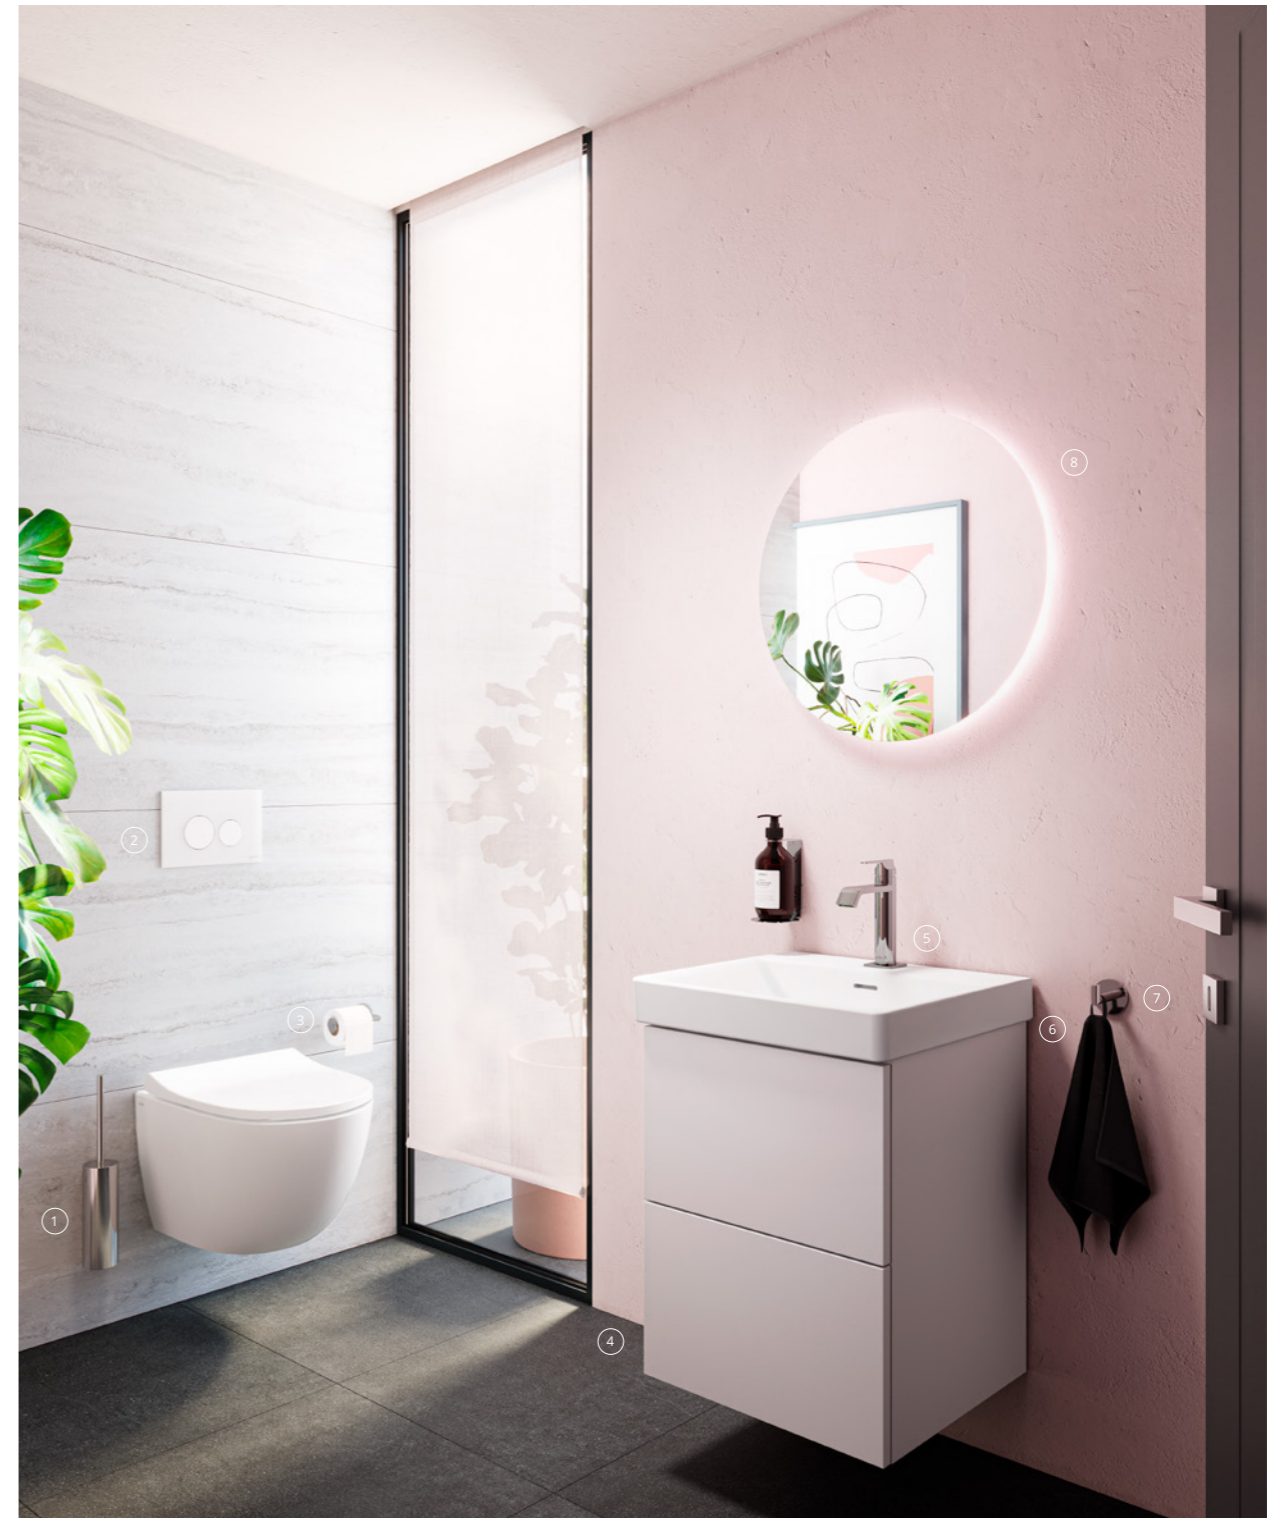

— Furniture —

M-Line Pure

Compatible washbasin, sold separately

Rectangular washbasin with overflow hole, 1TH, 60cm
White **£222 - 7526B003-0001**
H: 170mm W: 600mm P: 470mm

Compatible washbasin, sold separately

Rectangular washbasin with overflow hole, 1TH, 80cm
White **£294 - 7527B003-0001**
H: 170mm W: 800mm P: 470mm

- ① Origin wall-mounted toilet brush holder, Chrome - **£113 (A44894) Page 295**
- ② Origin mechanical flush plate, Glass White - **£187 (740-1600) Page 191**
- ③ Origin toilet roll holder, Chrome - **£89 (A44887) Page 295**
- ④ Washbasin unit with 2 drawers, 60cm, Matt Light Grey - **£860 (67398) Page 42**
- ⑤ Suit basin mixer with top handle, Chrome - **£199 (A42816) Page 227**
- ⑥ Rectangular washbasin with overflow hole, 1TH, 60cm, White - **£222 (7526B003-0001) Page 39**
- ⑦ Origin bathrobe hook, Chrome - **£74 (A44884) Page 295**
- ⑧ Prime round mirror with LED lighting & motion sensor, 60cm - **£315 (67041) Page 171**