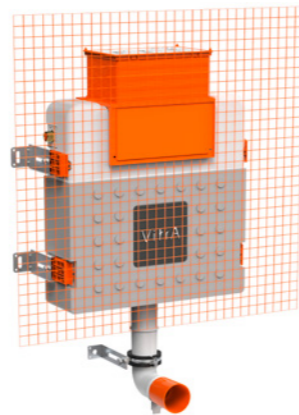

Reduced-height concealed cistern for back-to-wall WCs, 98cm, 3/6 litre
£208 - 761-1745-01
H: 610mm W: 515mm P: 155mm

Concealed cisterns are to be used with our back-to-wall toilets

Compatible flush plates, sold separately

Mechanical

For our full range of flush plates including colour finish options, see page 190