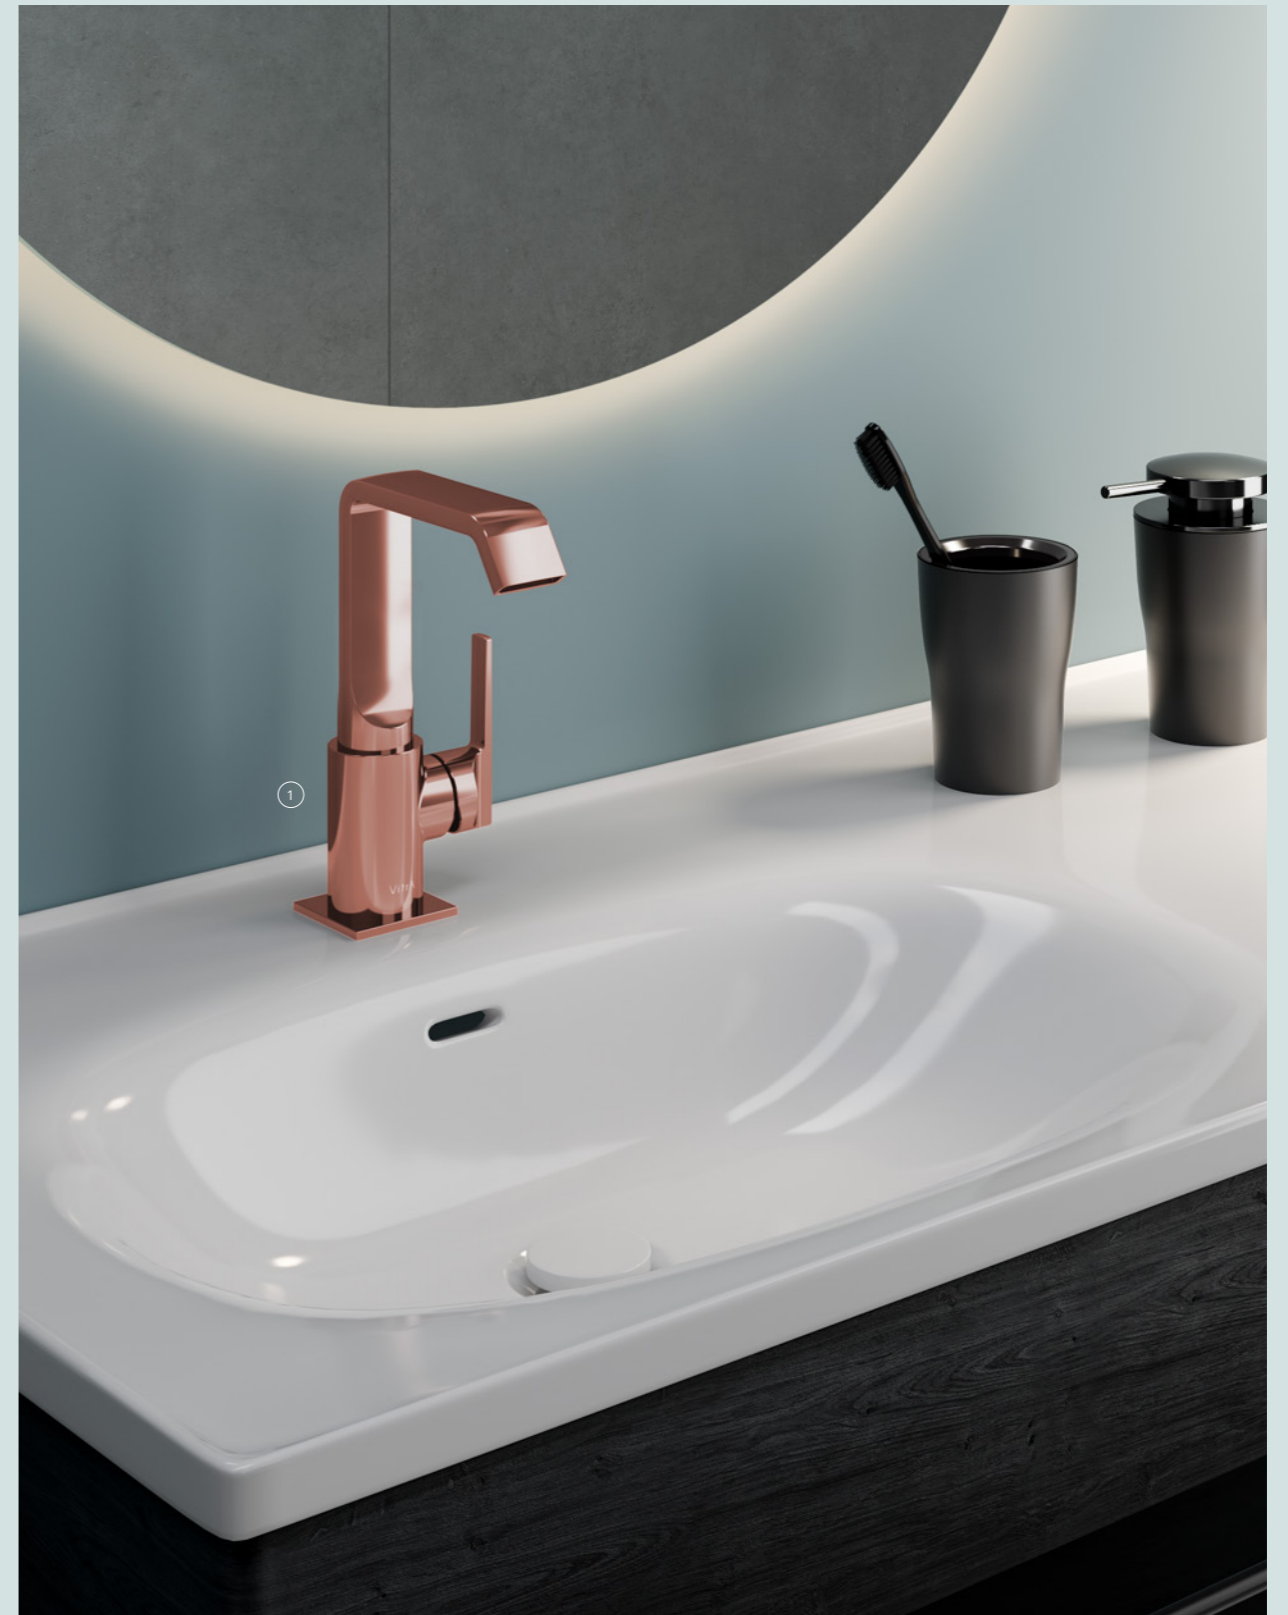

① Basin mixer with side handle,
Soft Copper - £239 (A4261629) Page opposite