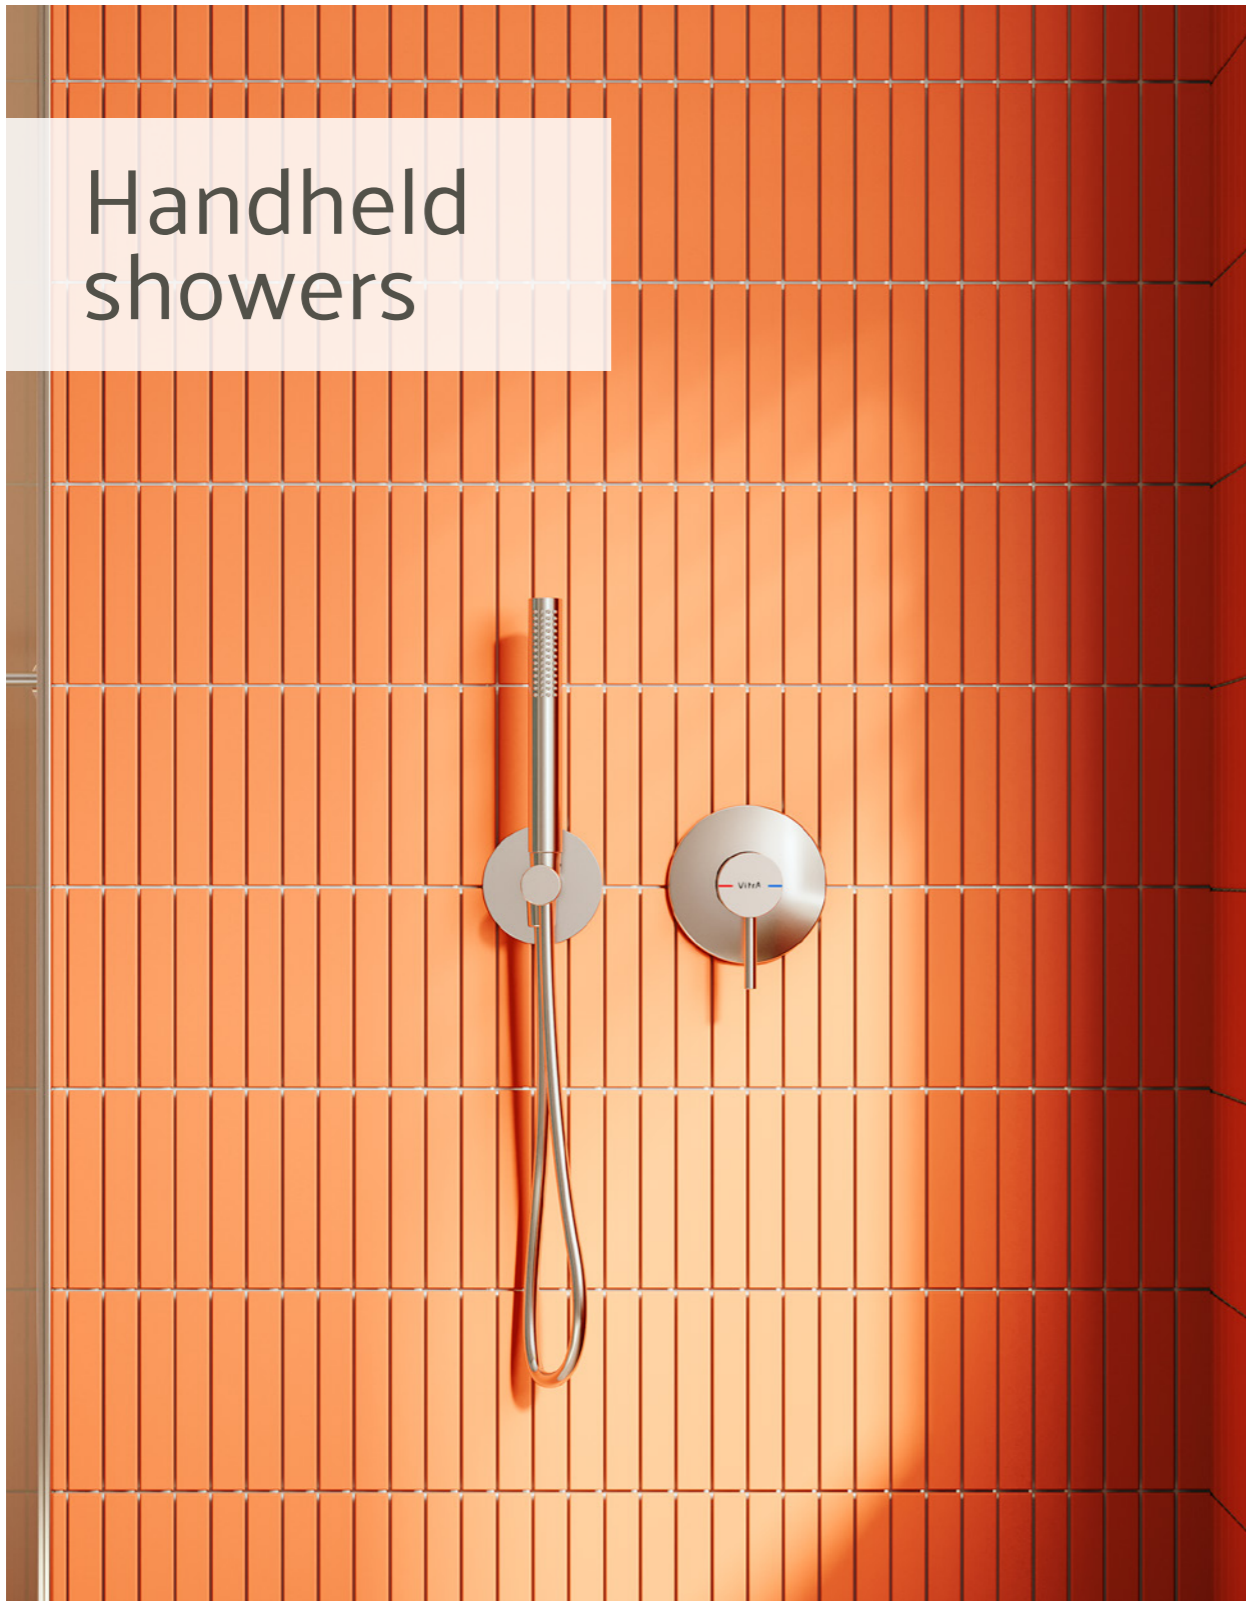

Handheld showers

- Chrome
- Brushed Nickel
- Soft Copper
- Soft Gold
- Brushed Gold
- Matt Black
- Gloss Black