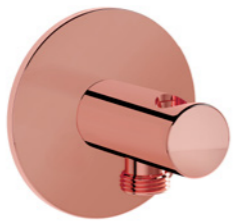

Built-in hand shower outlet & holder
Brushed Nickel £210 - A4262534
Soft Copper £168 - A4262529
Brushed Gold £210 - A4262525
Matt Black £210 - A4262536
H: 90mm P: 75mm