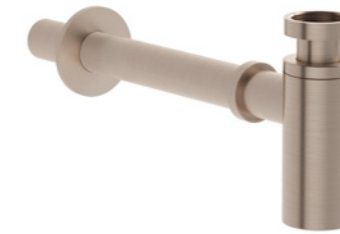

Universal bottle trap for basins, T trap
• Brushed Nickel £142 - **A4512334**
P: 76mm (min) - 290mm (max)