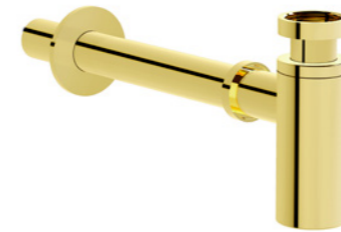

Universal bottle trap for basins, T trap
• Soft Gold £113 - **A4512374**
P: 76mm (min) - 290mm (max)