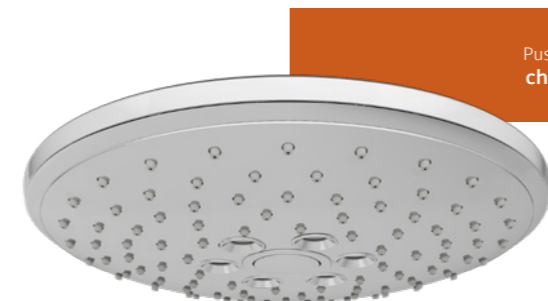

Bliss 2F showerhead
Chrome £224 - A45742
W: 240mm
Flow regulator provides max. 9 L/min. flow rate