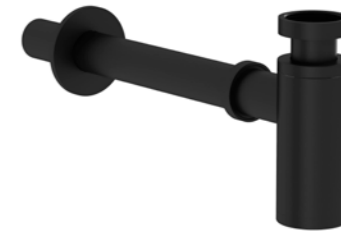

Universal bottle trap for basins, T trap
Matt Black £142 - **A4512336**
P: 76mm (min) - 290mm (max)