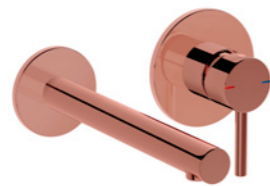

Built-in basin mixer, 2TH
Soft Copper £210 - A4258129
H: 102mm P: 148mm