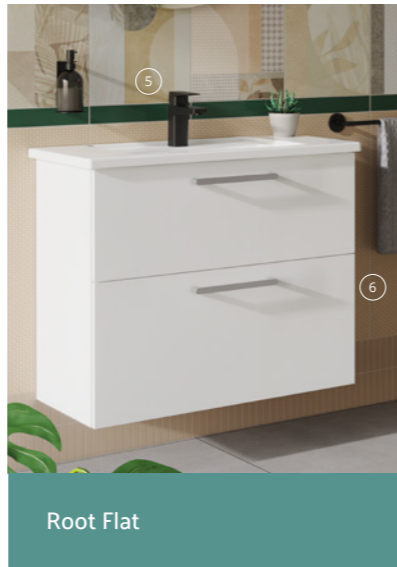

Root Flat

Root furniture comes in three styles - Groove, Classic and Flat - and in eight assorted colours with three types of finish - gloss, matt, or wood. The wood options include walnut and natural oak finishes. Handle options include matt black, chrome and matt white, with two distinct styles to suit the different furniture designs and allow you to match your brassware and accessories seamlessly.

- ① Root Square compact basin mixer, Matt Black - £241 (A4273236) Page 235
- ② Washbasin unit with 2 drawers, 60cm, Matt White - £615 (69044) Page 70
- ③ Root Square compact basin mixer, square, Soft Copper - £193 (A4273229) Page 235

- ④ Washbasin unit with 2 drawers, 60cm, Matt White - £615 (68468) Page 74
- ⑤ Root Square compact basin mixer, Matt Black - £241 (A4273236) Page 235
- ⑥ Washbasin unit with 2 drawers, 80cm, High Gloss White - £537 (67952) Page 78