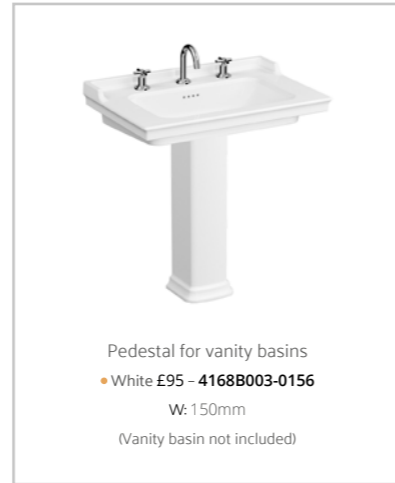

- ④ Origin Classic basin mixer with cross handles, Matt Black - £383 (A4288436) Page 221
- ⑤ Wall-hung WC pan, Rim-ex, White - £271 (7805B003-0075) Page 86

— Ceramics —

Vanity basin, 1TH, 65cm  
 • White £239 - 7801B003-0001  
 H: 215mm W: 650mm P: 530mm

Vanity basin, 3TH, 65cm  
 • White £239 - 7801B003-0033  
 H: 215mm W: 650mm P: 530mm

Pedestal for vanity basins  
 • White £95 - 4168B003-0156  
 W: 150mm  
 (Vanity basin not included)

Semi-recessed basin, 1TH, 56cm  
 White £214 - 4170B003-0002  
 H: 185mm W: 565mm P: 485mm