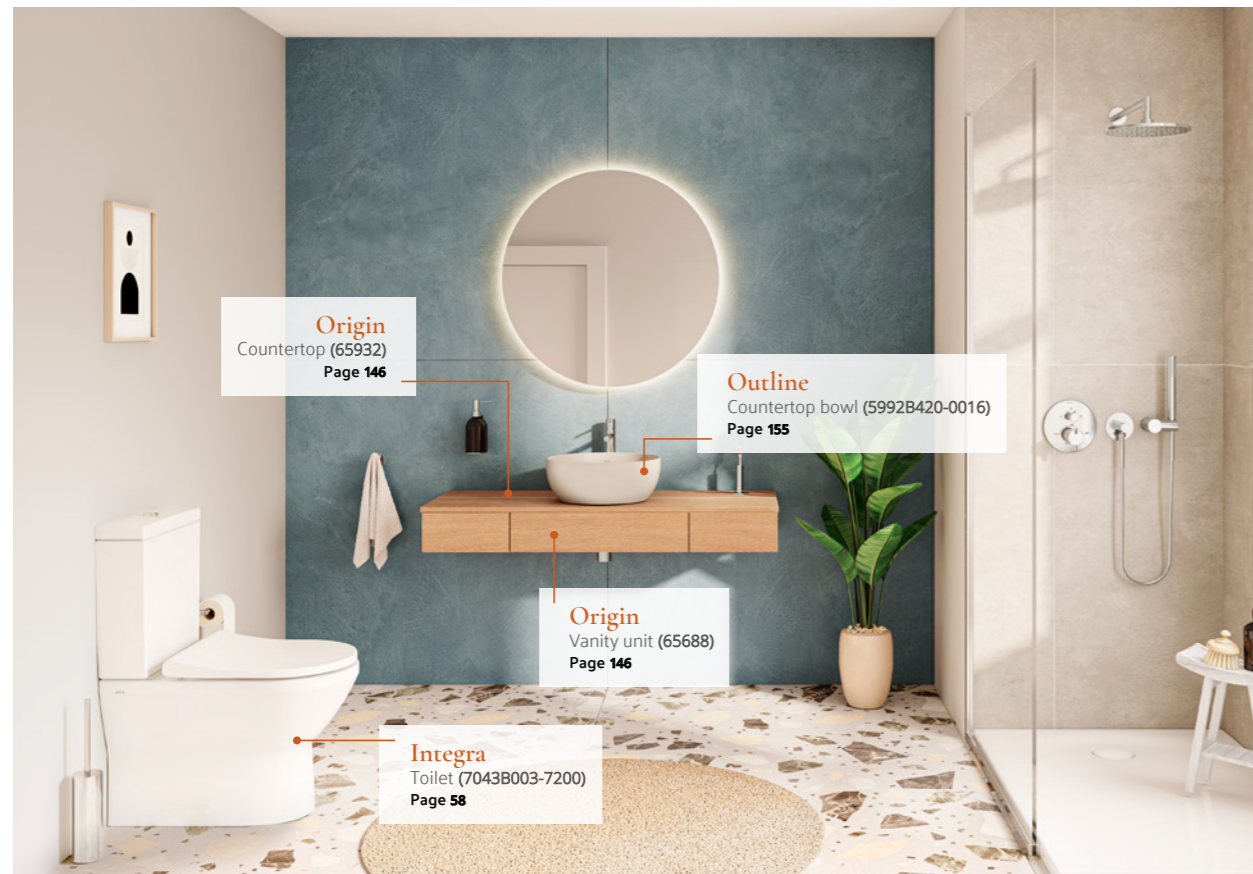

Design with freedom & flexibility

With our versatile ranges, your bathroom isn't confined to one look.

At VitrA, we believe in offering choice to inspire endless possibilities with your bathroom design whilst being practical and affordable. Our broad and diverse ranges are designed to stand alone as well as seamlessly complement each other, so that you can craft a multitude of unique designs for one space.

Whether you seek a tranquil retreat, an energetic space, or something in between, we provide the flexibility so that you can bring your vision to life.

Experience the freedom to experiment, to create, and to reimagine

Why limit your design to one range?

Select any toilet...