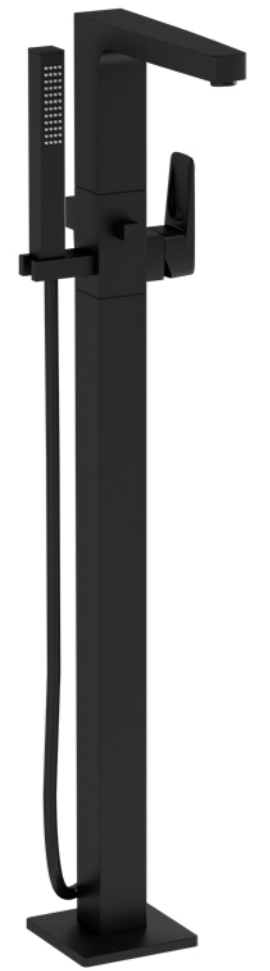

Floor-mounted bath mixer
with hand shower, square
• Matt Black **£1,761 - A4276036**
H: 910mm P: 225mm

Personalise your bathroom's style with
a colour-matched overflow cover

see page 246