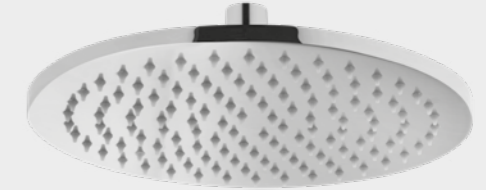

Rain showerhead

- Chrome £195 - A42638
- Brushed Nickel £290 - A4563834
- Soft Copper £232 - A4563829
- Matt Black £290 - A4563836

W: 250mm

Flow regulator provides max. 18 L/min. flow rate

Hand shower

Built-in hand shower outlet & holder

- Chrome £141 - A42625
- Brushed Nickel £210 - A4262534
- Soft Copper £168 - A4262529
- Matt Black £210 - A4262536

H: 90mm P: 75mm