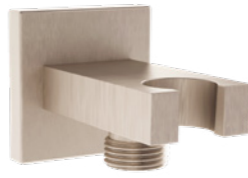

Built-in hand shower outlet
Brushed Nickel £152 - A4523334
Soft Copper £121 - A4523329
Matt Black £152 - A4523336
H: 53mm P: 70mm