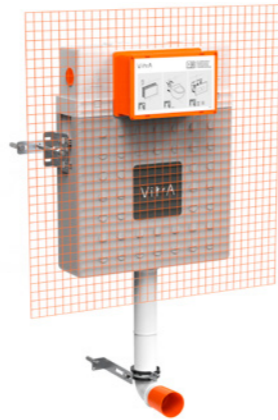

Concealed cistern 12cm for back-to-wall WCs, 3/6 litre
£131 - 762-1735-01
H: 730-830mm W: 420mm P: 120mm