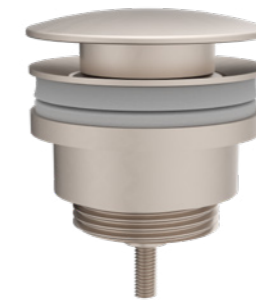

— Push-open wastes —

Universal waste, push-open\*  
 Chrome £77 - A45149  
 H: 100mm P: 64mm

Universal waste, push-open\*  
 Brushed Nickel £113 - A4514934  
 H: 100mm P: 64mm

Universal waste, push-open\*  
 • Soft Copper £92 - A4514929  
 H: 100mm P: 64mm