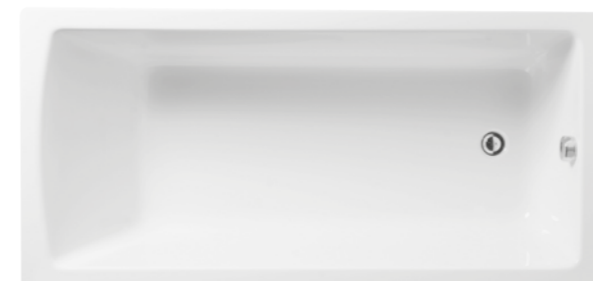

170x70cm bath, OTH
White £400 - 52530001000
H: 415mm W: 1700mm P: 700mm

Complete your bath with finishing touches, sold separately

Flat front panel, 170cm
White £192 - 54910001000

Flat end panel, 70cm
White £147 - 54930001000

Leg set
£86 - 59990251000