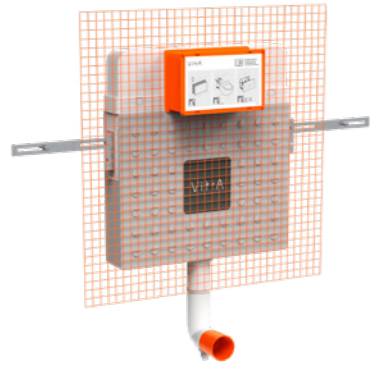

Concealed cisterns

— Slim & regular cisterns —

Concealed cistern 8cm for back-to-wall WCs, 3/6 litre
£131 - 768-1740-01
H: 720mm W: 474mm P: 80mm