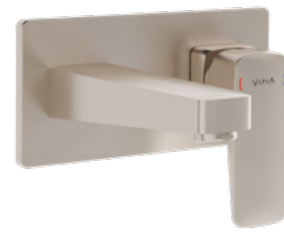

Built-in basin mixer, square
• Brushed Nickel **£229 - A4273834**
H: 100mm P: 170mm