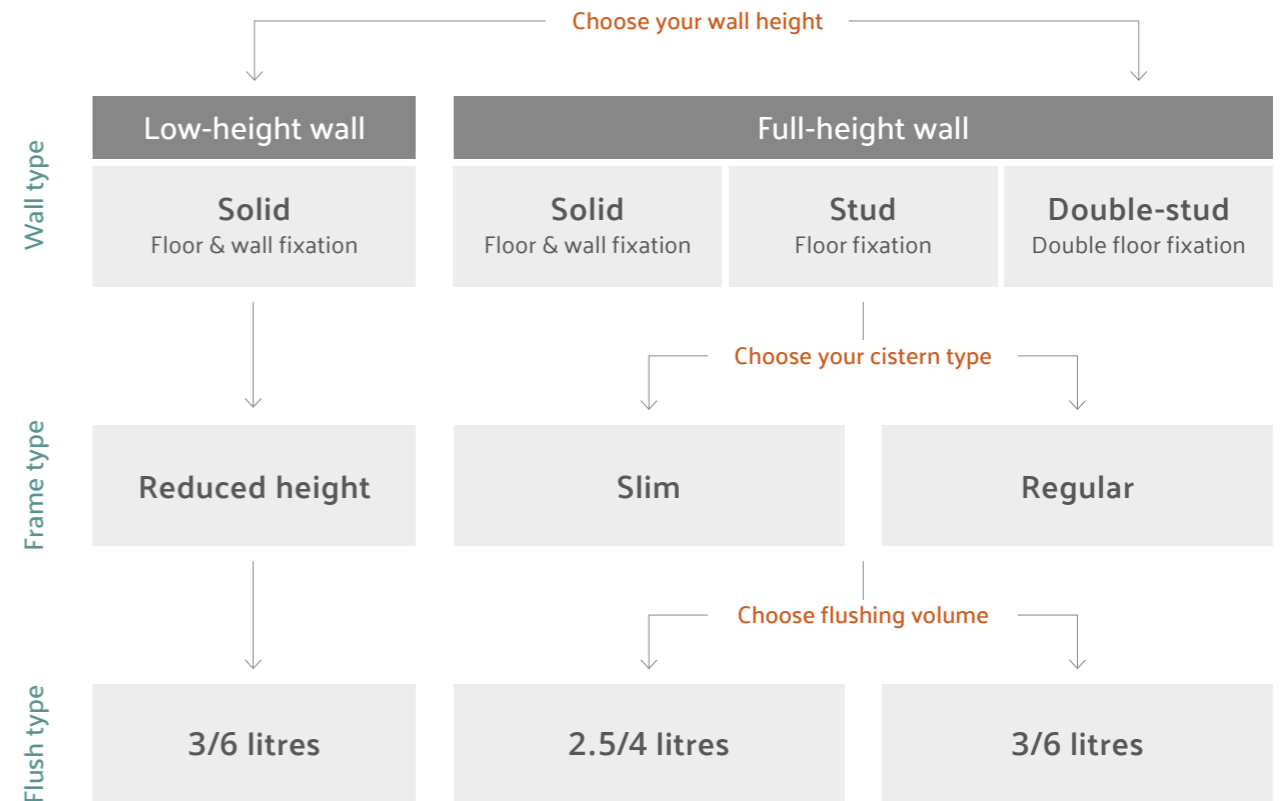

# Frames

V-Fix Frames are crucial for a modern bathroom, supporting and holding wall-hung toilets firmly in place without the need for expensive structural building work.

Whatever your project needs, VitrA's range of frames offers you complete flexibility. The reduced height frame is perfect when space is at a premium or the room has a sloping roof or low window. The frames can be used in solid, stud and double-stud wall scenarios and are both available with a choice of flushing volumes.