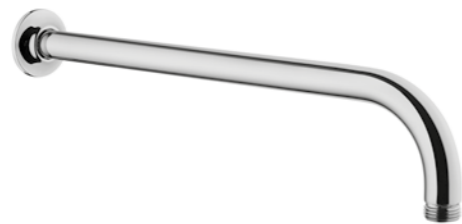

90° connection pipe  
 Chrome £128 - A45753  
 P: 350mm

90° connection pipe  
 • Soft Copper £153 - A4575329  
 • Soft Gold £153 - A4575374  
 • Gloss Black £190 - A4575339  
 P: 350mm

Universal wall-mounted long connection pipe  
 Chrome £85 - A45652  
 P: 346mm  