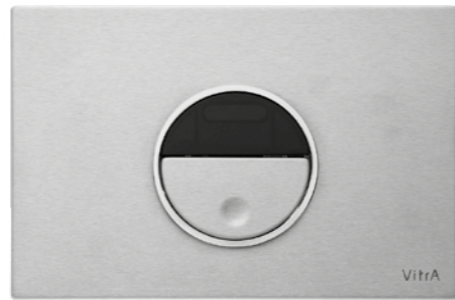

Pro - photocelled electronic flush plate for 762 regular frames
• Brushed Chrome **£434 - 762-1440**
H: 161mm W: 241mm P: 8mm

All electronic flush plates must be used in conjunction
with our electronic mechanism installation set
(which must be installed during wall construction)

£91 - 300-1208