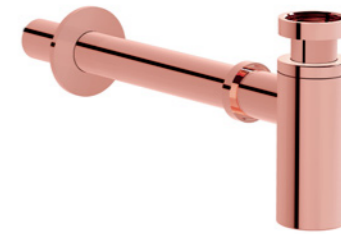

## — Bottle traps —

Universal bottle trap for basins, T trap  
 Chrome £95 - **A45123**  
 P: 76mm (min) - 290mm (max)

Universal bottle trap for basins, T trap  
 • Brushed Nickel £142 - **A4512334**  
 P: 76mm (min) - 290mm (max)