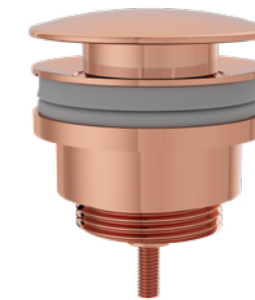

— Push-open wastes —

Universal waste, push-open\*  
 Chrome £77 - A45149  
 H: 100mm P: 64mm

Universal waste, push-open\*  
 Brushed Nickel £113 - A4514934  
 H: 100mm P: 64mm

Universal waste, push-open\*  
 • Soft Copper £92 - A4514929  
 H: 100mm P: 64mm