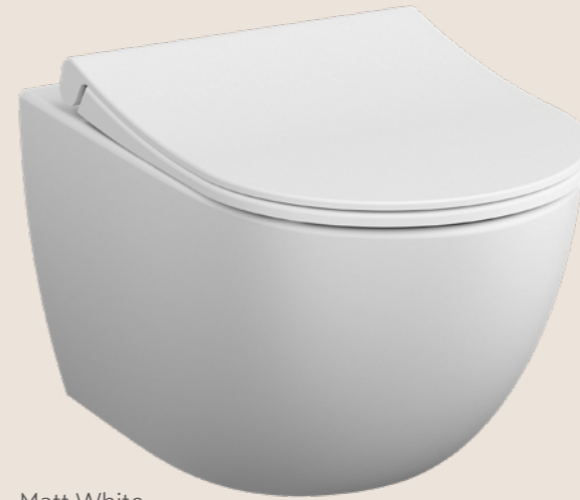

— Ceramics —

Available in 5 colours

Matt White

Add colour to your bathroom

—

Make a statement in your bathroom with a coloured toilet, the perfect way to add a splash of personality & style to your design