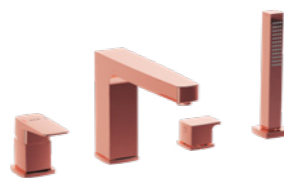

Deck-mounted bath mixer
with hand shower, 4TH, square
• Soft Copper **£939 - A4275729**
H: 215mm P: 225mm