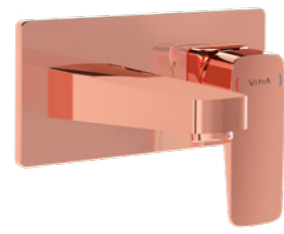

Built-in basin mixer, square
• Soft Copper **£183 - A4273829**
H: 100mm P: 170mm