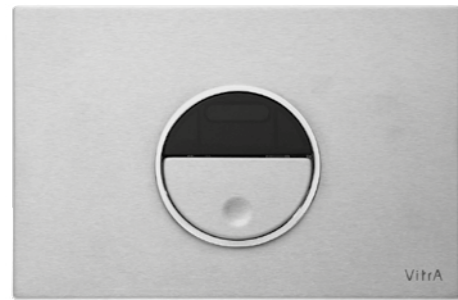

Pro - photocelled electronic flush plate for 762 regular frames
• Chrome **£394 - 762-1421**
H: 161mm W: 241mm P: 8mm