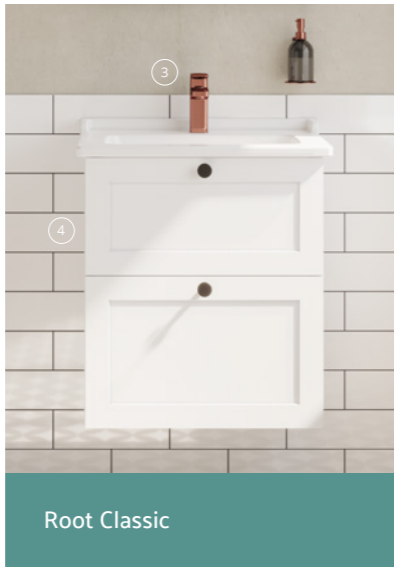

Root Classic