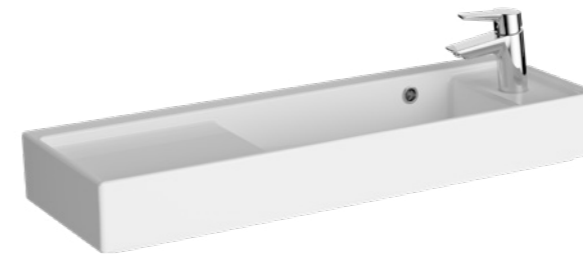

Compact basin, 1TH, LH, 90cm
• White £523 - 7409B003-0028
H: 120mm W: 900mm P: 280mm
(Tap sold separately)