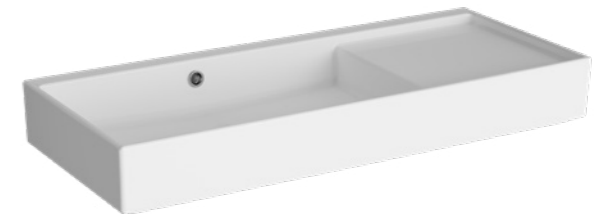

Compact basin, oTH, 90cm
• White £573 - 7405B003-0012
H: 120mm W: 900mm P: 380mm