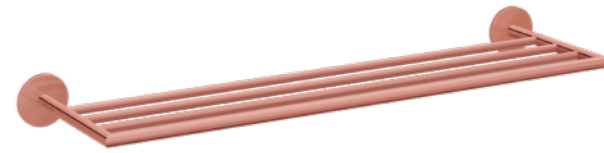

Toilet roll holder  
 • Soft Copper £106 - **A4488729**  
 H: 58mm W: 162mm P: 80mm

Triple towel rail, 60cm  
 • Brushed Nickel £263 - **A4489934**  
 H: 58mm W: 658mm P: 207mm

Towel rail, 45cm  
 • Brushed Nickel £165 - **A4488634**  
 H: 58mm W: 508mm P: 69mm