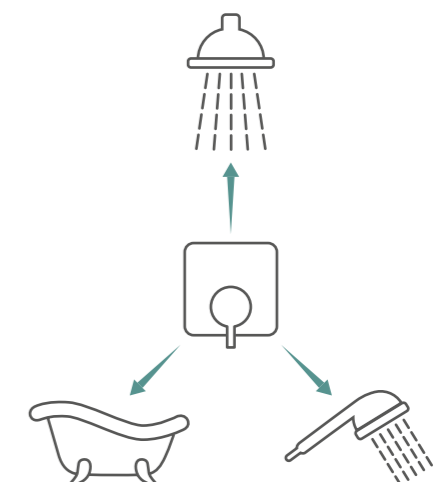

Step 3

Adding a bath to your bathroom equation?

3-way: A diverter allows the flow of water to be switched from one outlet to another.

These are shown on page 271