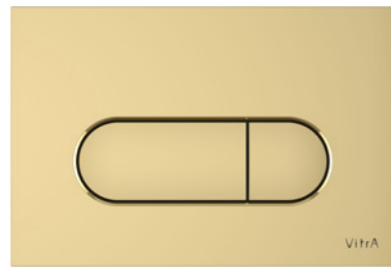

Loop Round mechanical flush plate compatible with all frames
Soft Gold **£70 - 740-2224**
H: 165mm W: 244mm P: 9mm