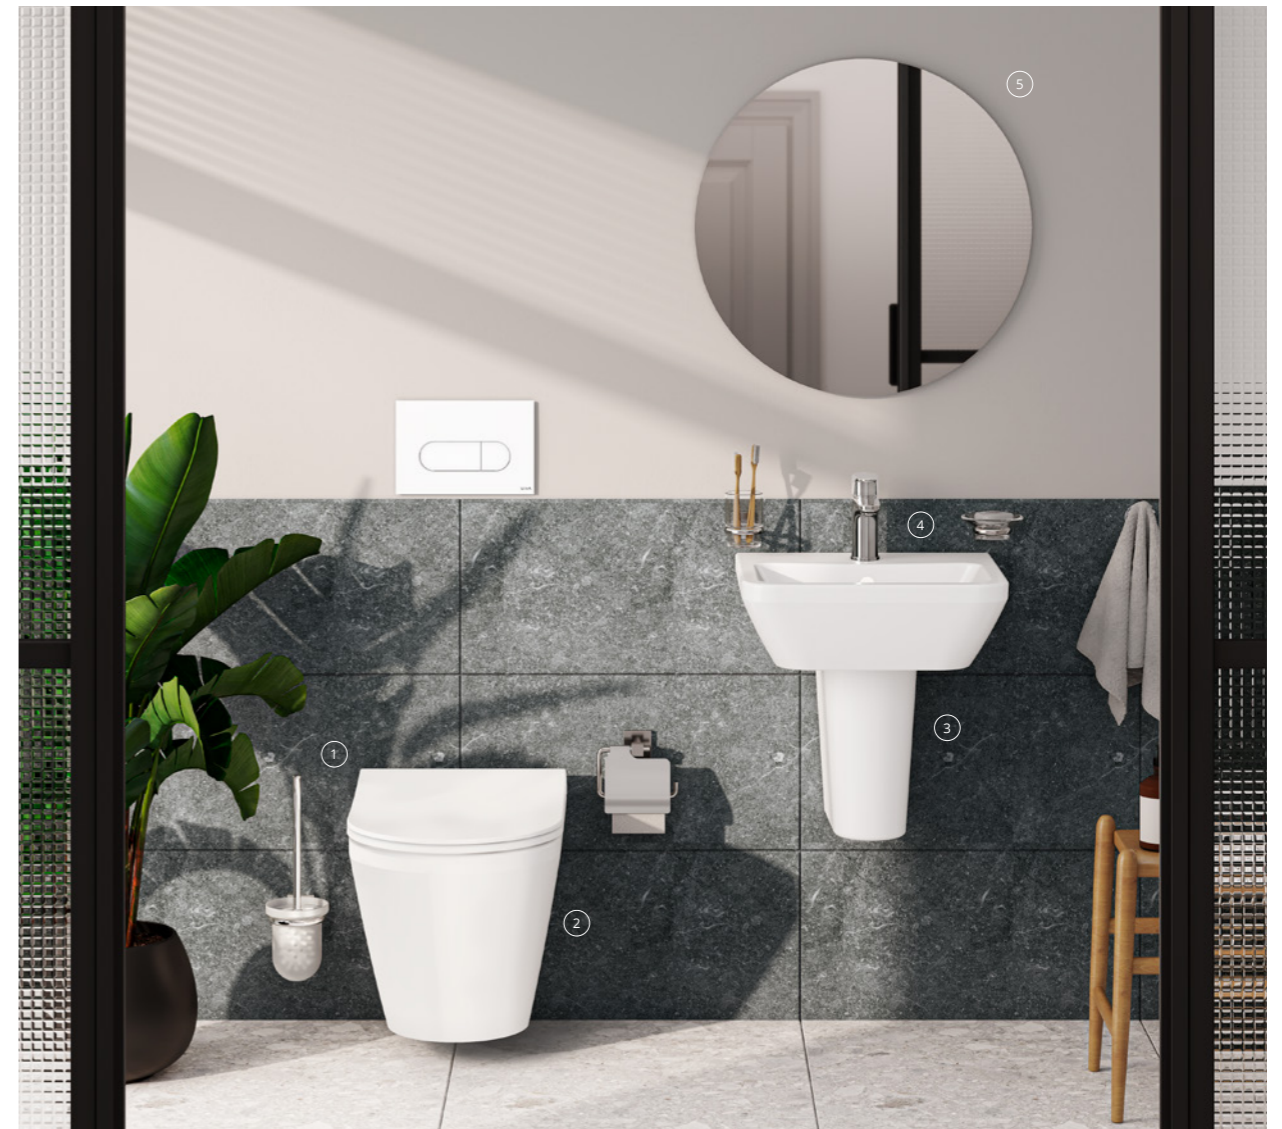

Integra Square

Pedestal options for Integra washbasins

Half pedestal, small, for
7047, 7048, 7065, 7066
White £75 - **5315L003-0156**
H: 310mm W: 170mm P: 265mm

Half pedestal, large, for
7049, 7050, 7051, 7061, 7067, 7068
White £75 - **5316L003-0156**
H: 310mm W: 180mm P: 310mm

Full pedestal for
45cm, 55cm, 60cm & 65cm basins
White £75 - **6936L003-0156**
H: 655mm W: 180mm P: 175mm

- ① Slim toilet seat, soft-closing, White - £120 (110-003-009) **Page 59**
- ② Wall-hung WC pan, hidden fixation, White - £275 (7060L003-0075) **Page 57**

- ③ Half pedestal, small, White - £75 (5315L003-0156) **Page 56**
- ④ Washbasin, square, 1TH, 45cm, White - £140 (7047L003-0001) **Page opposite**

- ⑤ Round mirror, 60cm - £124 (67663) **Page 171**