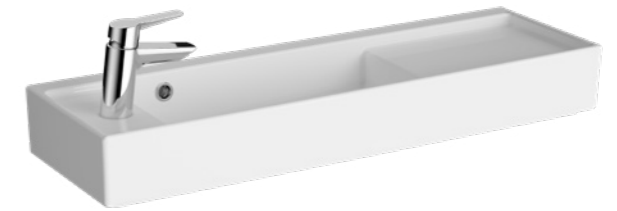

Compact basin, 1TH, RH, 90cm
• White £523 - 7407B003-0029
H: 120mm W: 900mm P: 280mm
(Tap sold separately)