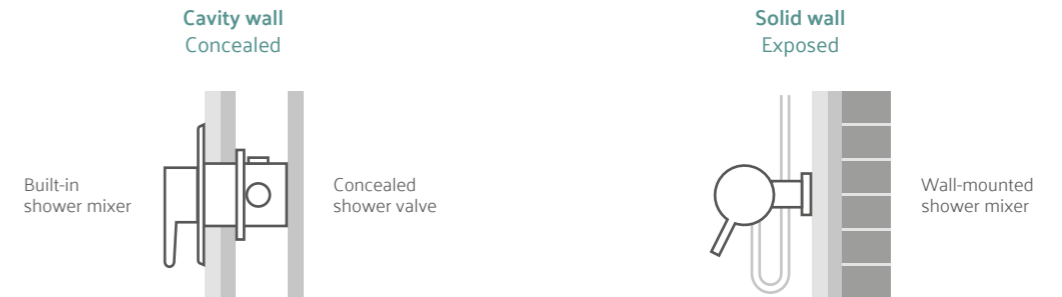

Step 1

Choose between a concealed or exposed system based on the type of wall you have