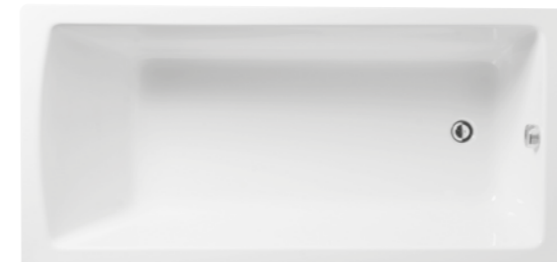

160x70cm bath, OTH
White £400 - 52520001000
H: 415mm W: 1600mm P: 700mm

Complete your bath with finishing touches, sold separately

Flat front panel, 160cm
White £192 - 54900001000

Flat end panel, 70cm
White £147 - 54930001000

Leg set
£86 - 59990251000